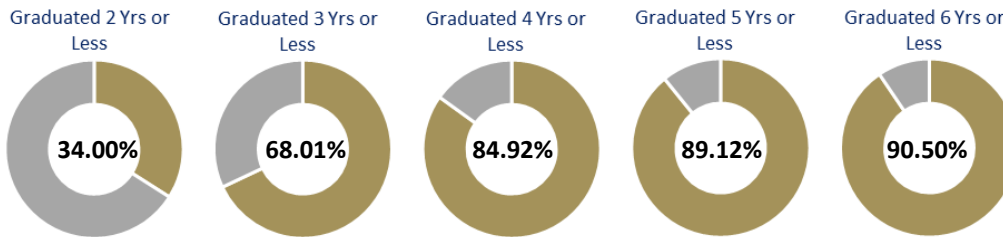

Transfer Students at Georgia Tech 2015-2021

Top 10 Transferring and Pathway Institutions

Top 10 Transferring Institutions

- Georgia State Univ. (26.50%)
- Kennesaw State Univ. (10.49%)
- Univ. Of Georgia (8.47%)
- Univ. of North Georgia (5.25%)
- Georgia Southern Univ. (5.03%)
- Georgia Gwinnett College (2.02%)
- Georgia College & State Univ. (1.97%)
- Univ. Of West Georgia (1.84%)
- Emory Univ. (1.56%)
- Valdosta State Univ. (1.37%)