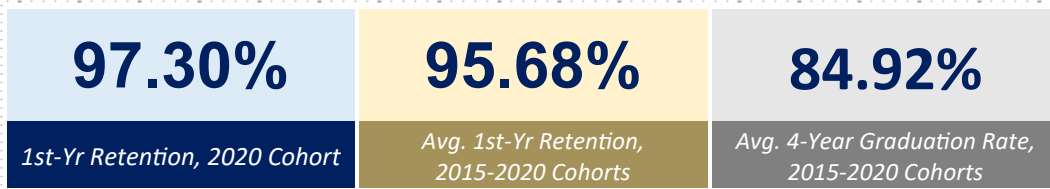

Transfer Students at Georgia Tech 2015-2021

Top 10 Transferring and Pathway Institutions

Top 10 Transferring Institutions

- Georgia State Univ. (26.50%)
- Kennesaw State Univ. (10.49%)
- Univ. Of Georgia (8.47%)
- Univ. of North Georgia (5.25%)
- Georgia Southern Univ. (5.03%)
- Georgia Gwinnett College (2.02%)
- Georgia College & State Univ. (1.97%)
- Univ. Of West Georgia (1.84%)
- Emory Univ. (1.56%)
- Valdosta State Univ. (1.37%)