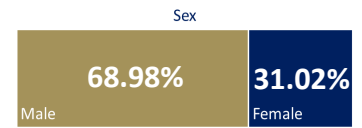

Transfer Students at Georgia Tech 2015-2021

Top 10 Transferring and Pathway Institutions

Top 10 Transferring Institutions

- Georgia State Univ. (26.50%)
- Kennesaw State Univ. (10.49%)
- Univ. Of Georgia (8.47%)
- Univ. of North Georgia (5.25%)
- Georgia Southern Univ. (5.03%)
- Georgia Gwinnett College (2.02%)
- Georgia College & State Univ. (1.97%)
- Univ. Of West Georgia (1.84%)
- Emory Univ. (1.56%)
- Valdosta State Univ. (1.37%)