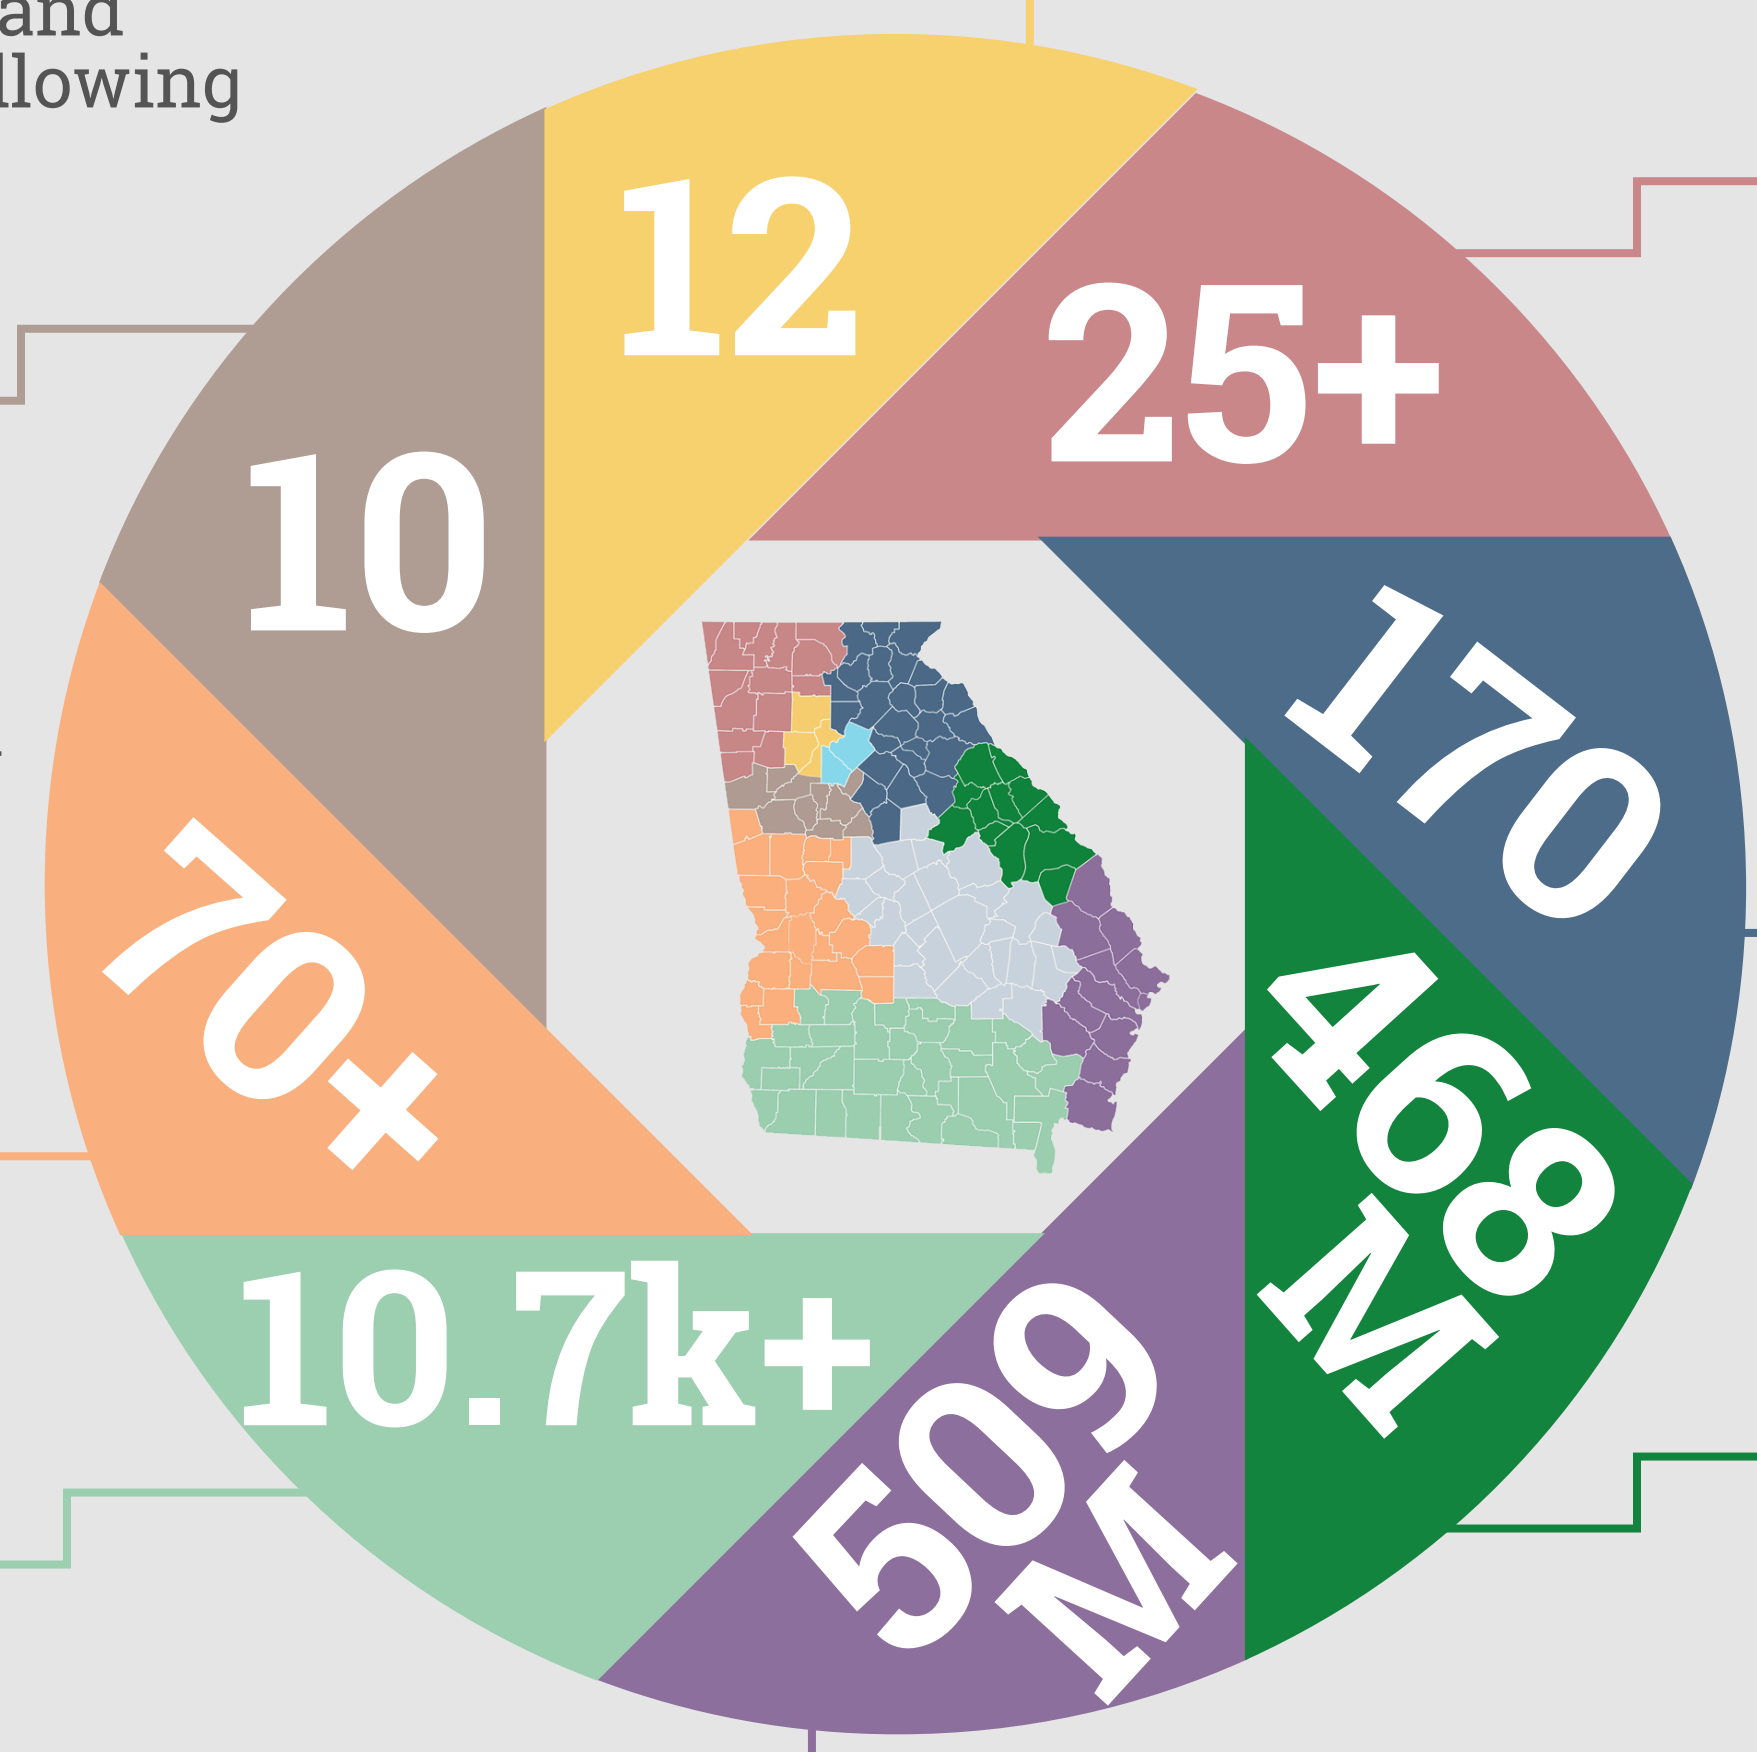

Number of Georgia Tech Regional Offices, led by 150+ extension professionals, to facilitate delivery of economic and development services in the following regions:

1. Augusta
2. Central
3. Coastal
4. East Metro
5. North Metro Atlanta
6. Northeast
7. Northwest
8. South
9. South Metro Atlanta
10. West

- A dozen key programs, including:
- Advanced Technology Development Center (ATDC)
 - Georgia Manufacturing Extension (GaMEP)
 - Economic Development Lab
 - VentureLab

Startups formed from Georgia Tech research

Startups in the Advanced Technology Development Center (ATDC) incubator

Dollars in capital activity for ATDC companies

Dollars in new sales for assisted manufacturers